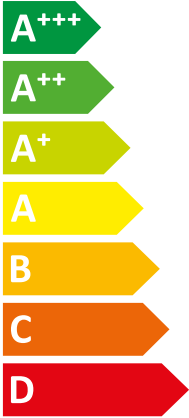

**ENERG**  
енергия · ενεργεια

VWL 35/8.2 AS 230V S2 + VWL

| Vaillant

|| 57/8.2 IS + VIH RW 300/3 BR

**A++**

**A+**

Two sound power level icons. The top one shows a speaker icon with sound waves and the text "41 dB". The bottom one shows a house icon with sound waves and the text "48 dB".

A legend for power consumption in kW, shown as a rounded rectangle with three colored squares and corresponding text: a dark blue square for "3 kW", a medium blue square for "4 kW", and a light blue square for "4 kW".