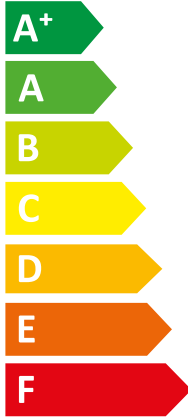

**ENERG**  
енергия · ενεργεια

VWL 35/8.2 AS 230V S2 + VWL

| Vaillant

|| 57/8.2 IS + VIH RW 300/3 BR

**A++**

**A+**

Two sound power level icons. The top one shows a speaker icon with sound waves and the text "41 dB". The bottom one shows a house icon with sound waves and the text "48 dB".

A legend for power consumption in kW, shown as a rounded rectangle with three colored squares and corresponding text: a dark blue square for "3 kW", a medium blue square for "4 kW", and a light blue square for "4 kW".